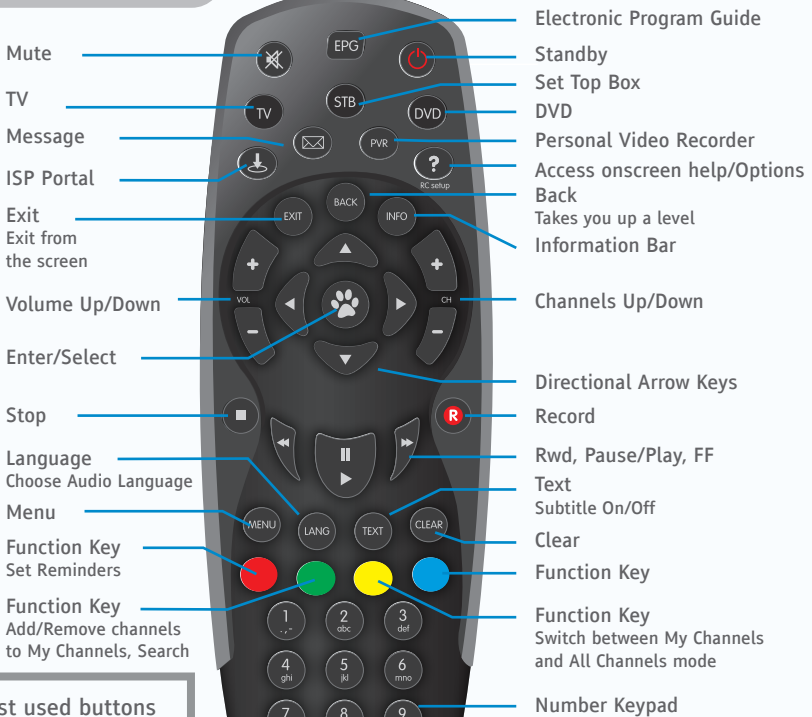

Welcome to **fetchtv**

More than the new dog on the block, fetchtv combines leading technology with great content to bring you an entirely new breed of home entertainment.

This guide walks you through the main menu functions and shows you how to use your remote control to access the key features. You can also press **?** on your remote control from any screen to activate on screen help.

The channels and movie services available to you will depend on which fetchtv package you have, so your TV may not show everything covered in this guide.

The PVR (personal video recorder) and the EPG (electronic program guide) are available to all fetchtv users and will greatly enhance the way you watch, record and access TV content.

Discover how fetchtv makes TV better.

Remote Control

Most used buttons

-  Paw
-  Arrow keys
-  Back
-  Exit